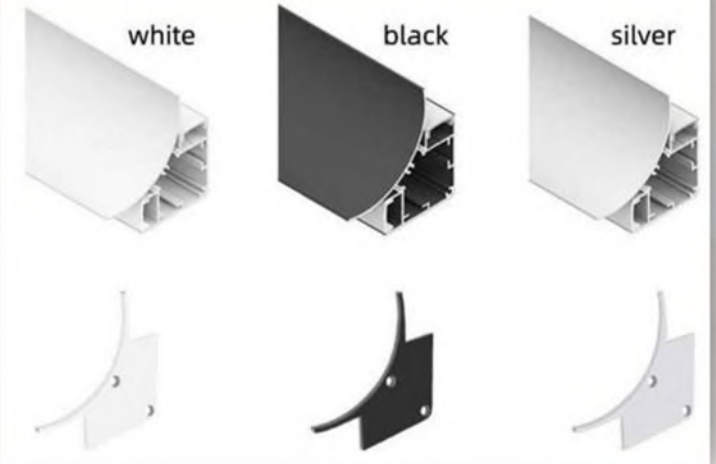

Whether you're looking to add a contemporary touch between decorative panels or enhance your ceiling with a chic finishing touch, our LED frames are the ideal solution. Their seamless integration and understated elegance make them a versatile and impactful addition to any space in your home.

Simple to install and exuding beauty in its simplicity, our LED frames are the epitome of modern design. Illuminate your living space with sophistication and style, and discover the effortless transformation that our LED frames can bring to your home. Redefine modern elegance with ease today!

Waterproof IP65

PMMA opal matte cover
 PMMA semi-clear cover
 PMMA clear cover
 PC diffused cover
 PC black cover

PMMA opal matte cover
 PMMA semi-clear cover
 PMMA clear cover
 PC diffused cover
 PC black cover

Outside the line	Black	
Outside the line	Gold	
Binding off light band	Black	
Binding off line	Black	
Inner corner line	Black	
Inner corner line	Gold	

STONE WALLS

Introducing our stunning stone wall, offering the timeless allure of natural stone at a fraction of the cost.