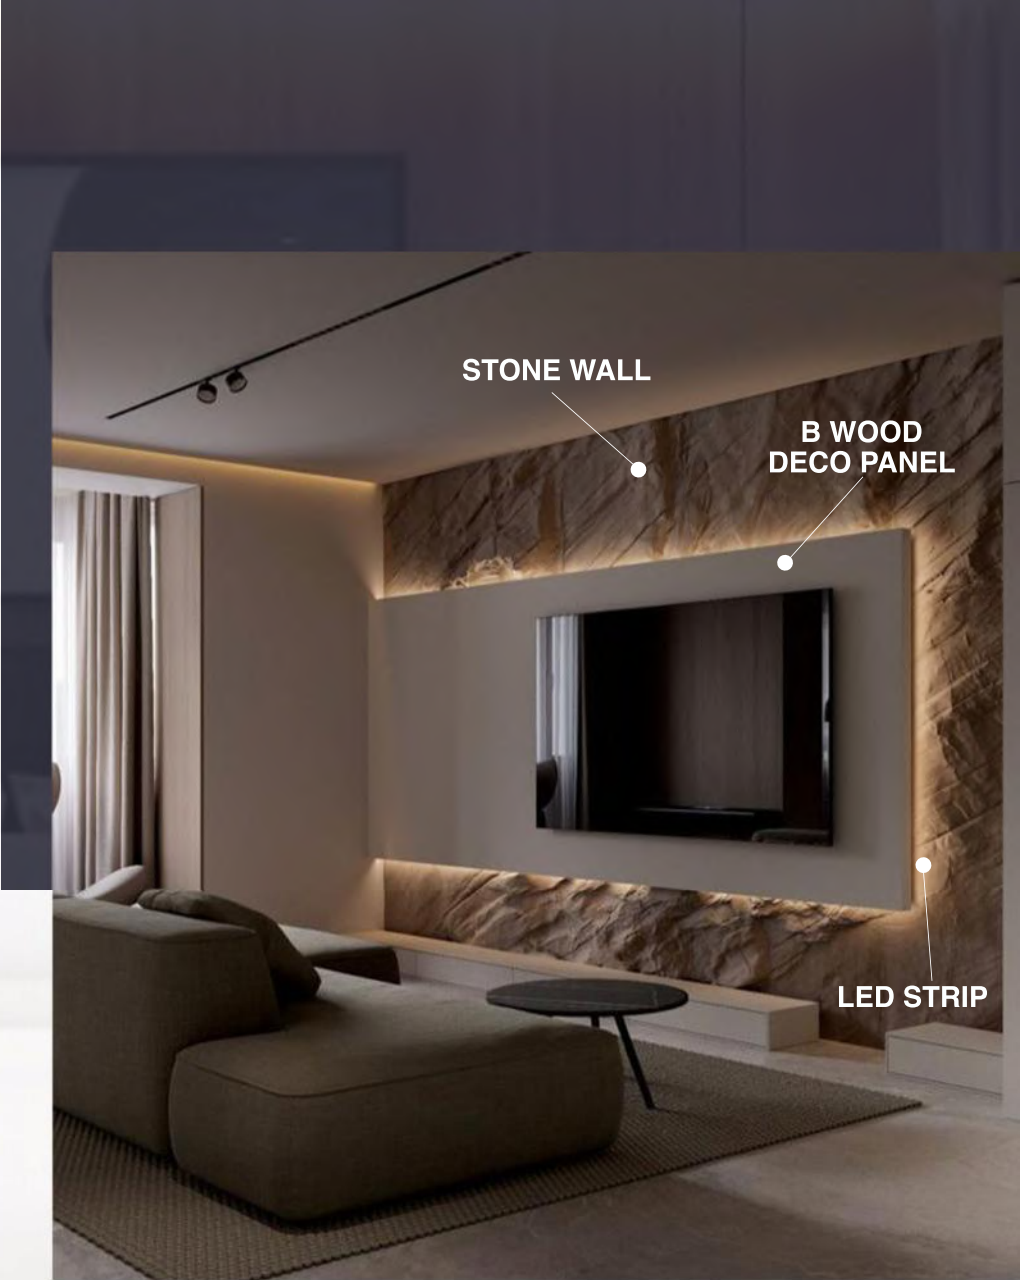

REAL FEEL STONE PANELS

STONE WALL

B WOOD
DECO PANEL

LED STRIP