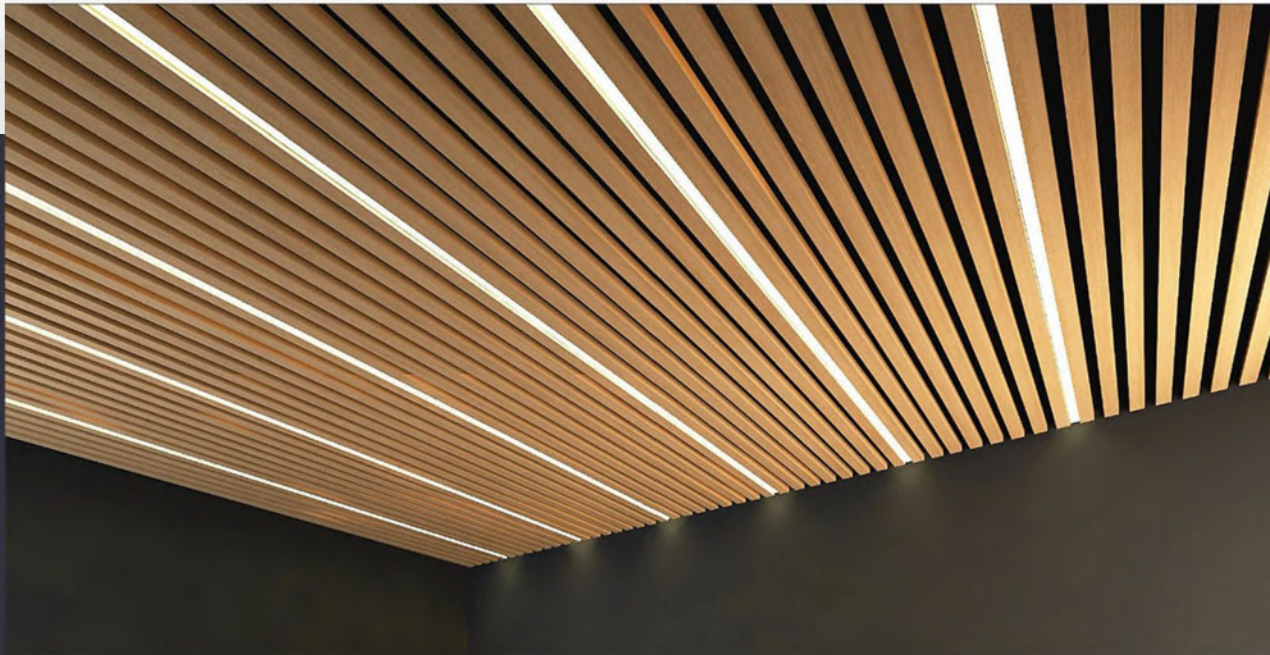

Waterproof IP65