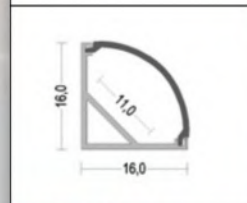

Waterproof IP65