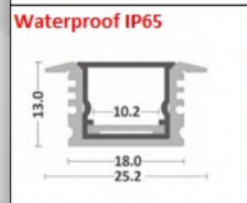

Waterproof IP65