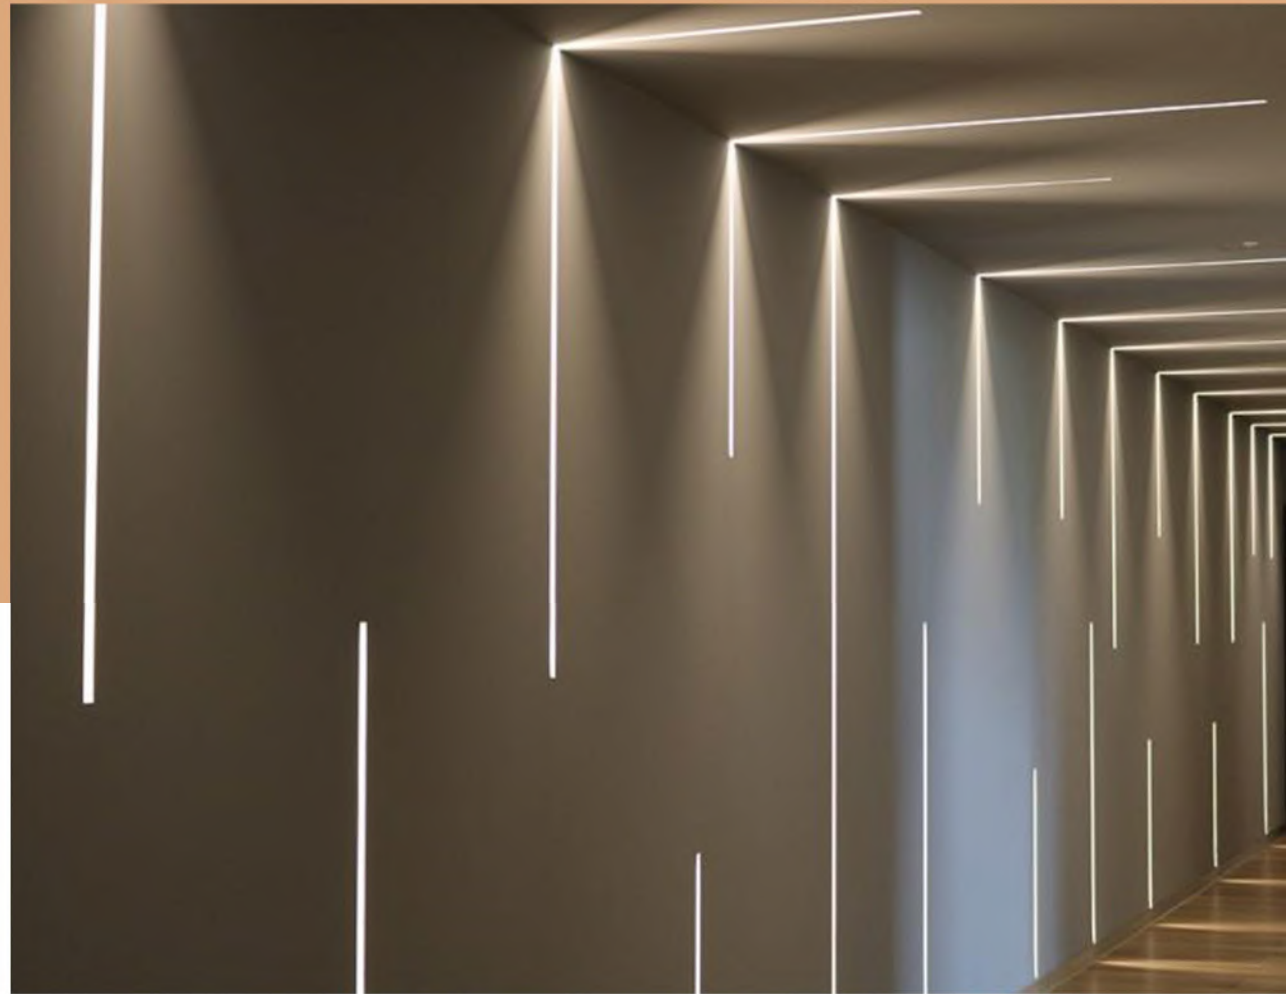

LED STRIPS

Introducing our sleek LED frames, the perfect accent for your decorative panels and a stylish addition to elevate your ceiling. Designed to infuse your home with the coveted modern aesthetic, these LED frames effortlessly blend form and function to create a captivating ambiance.

Whether you're looking to add a contemporary touch between decorative panels or enhance your ceiling with a chic finishing touch, our LED frames are the ideal solution. Their seamless integration and understated elegance make them a versatile and impactful addition to any space in your home.

Simple to install and exuding beauty in its simplicity, our LED frames are the epitome of modern design. Illuminate your living space with sophistication and style, and discover the effortless transformation that our LED frames can bring to your home. Redefine modern elegance with ease today!